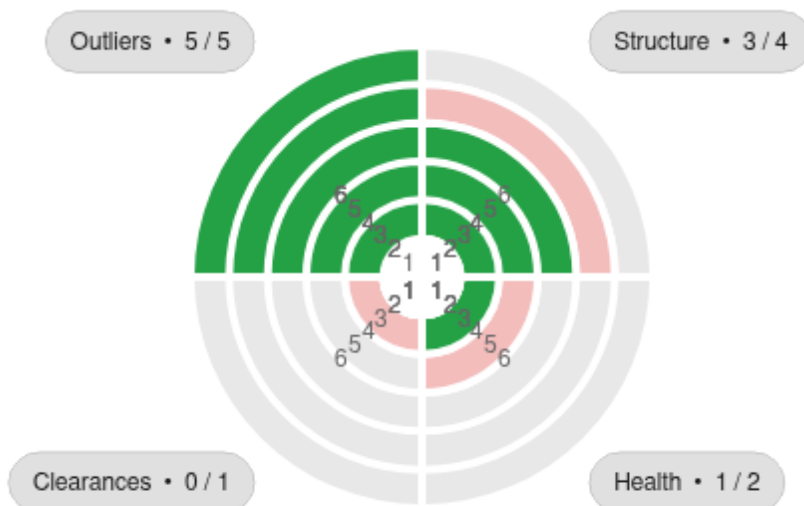

# Tree Report of 30614

Genus  
**Peltophorum**

Species  
**pterocarpum**

Common Name  
**Yellow flame**

Date of report  
**16th March, 2026**

Address  
**Jalan P11 K/1**

Position  
**2.948542801712719, 101.67793744848824**

## Structural assessment

- ✗ Trunk stability (base)
- ✓ Crown Lean Angle
- ✓ Slenderness
- ✓ Dieback