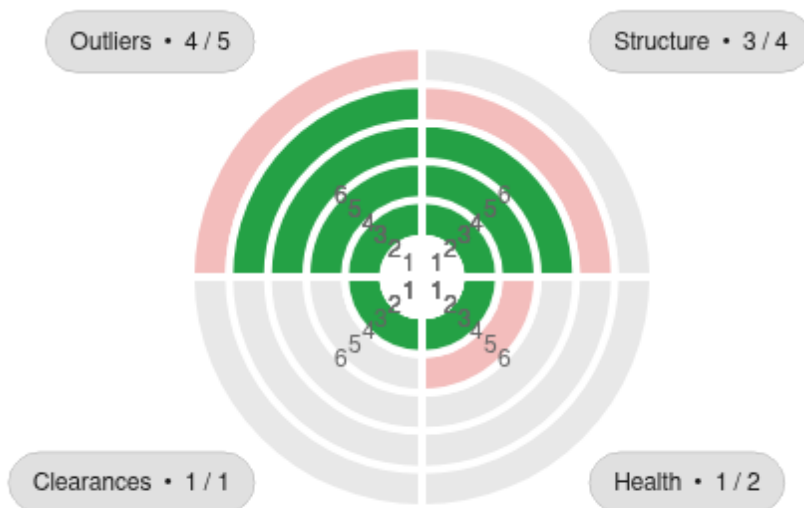

# Tree Report of 30545

Genus  
**Peltophorum**

Species  
**pterocarpum**

Common Name  
**Yellow flame**

Date of report  
**1st April, 2026**

Address  
**Jalan P11 K/1**

Position  
**2.9488628319193424, 101.67789272983829**

## Structural assessment

- ✗ Trunk stability (base)
- ✓ Crown Lean Angle
- ✓ Slenderness
- ✓ Dieback