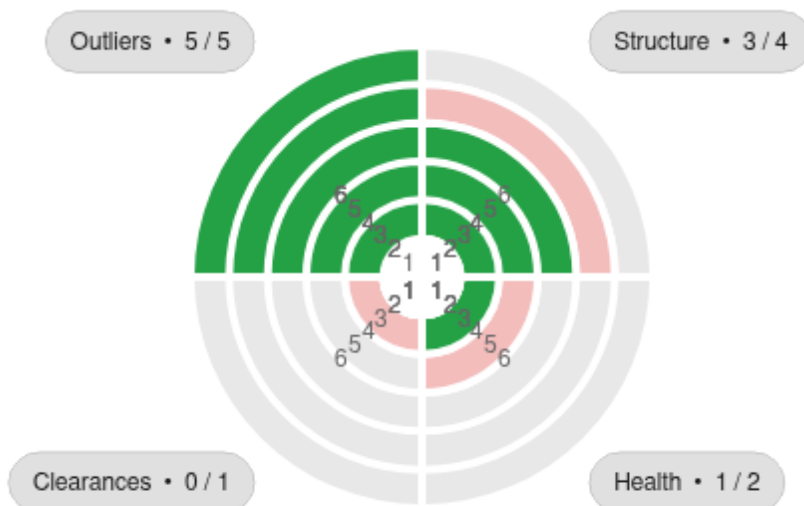

# Tree Report of 30384

Genus  
**Peltophorum**

Species  
**pterocarpum**

Common Name  
**Yellow flame**

Date of report  
**16th March, 2026**

Address  
**Jalan P11 K/2**

Position  
**2.948220669344508, 101.67889858353529**

## Structural assessment

- ✗ Trunk stability (base)
- ✓ Crown Lean Angle
- ✓ Slenderness
- ✓ Dieback