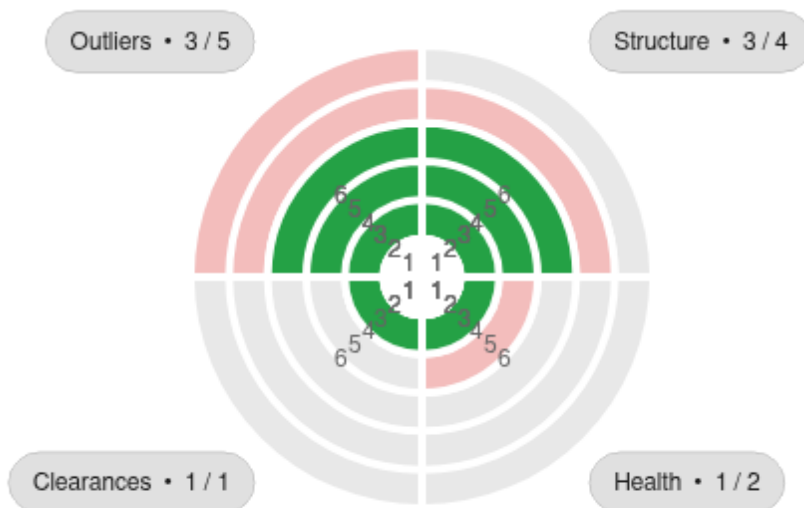

# Tree Report of 30350

Genus  
**Peltophorum**

Species  
**pterocarpum**

Common Name  
**Yellow flame**

Date of report  
**1st April, 2026**

Address  
**Jalan P11 K/5**

Position  
**2.9475879279883657, 101.67910700962577**

## Structural assessment

- ✗ Trunk stability (base)
- ✓ Crown Lean Angle
- ✓ Slenderness
- ✓ Dieback